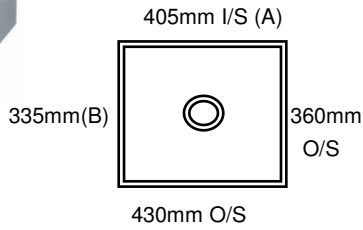

Bristol K330

180mm deep
10mm R corners

Exeter K400

(A) 405mm (430mm O/S)
(B) 405mm (430mm O/S)

180mm deep
10mm R corners

Manchester K450

(A) 455mm (430mm O/S)
(B) 405mm (430mm O/S)

180mm deep
10mm R Corners

Available in 2-3 weeks , with or without overflow

Available in solids, mists, stones, granites metallics, Boulders,& Pearls , see terms and conditions.