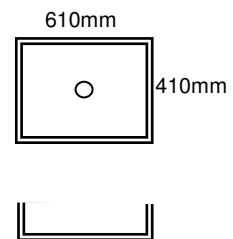

CTS-2103

matt or gloss finish