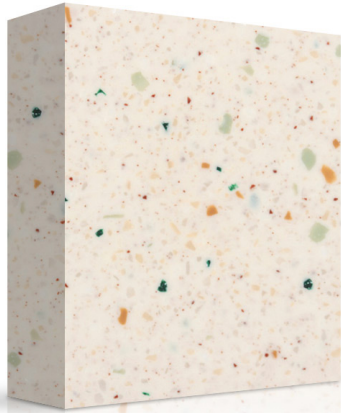

Series / GRANITE

**652A**

## Kaleidoscope Granite

**Dimension:**

1/2" thick X 30" wide X 144" long  
(12 mm X 760 mm X 3660 mm)

**Weight:**

60 kgs (132 lbs) approximately per standard  
1/2" (12 mm) sheet

MEGANITE provides high performance acrylic solid surface used as countertops, backsplashes, window sills, sinks, shower walls, and transaction tops that work wonderfully for residential and commercial applications.