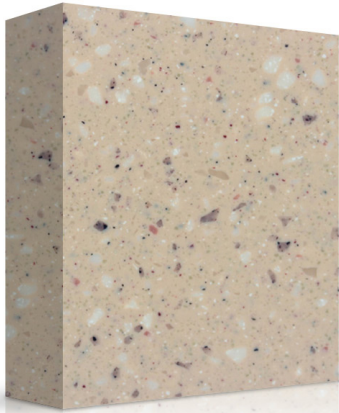

Series / GRANITE

729AR

Rocky Road Granite

Dimension:

1/2" thick X 30" wide X 144" long
(12 mm X 760 mm X 3660 mm)

Weight:

60 kgs (132 lbs) approximately per standard
1/2" (12 mm) sheet

MEGANITE provides high performance acrylic solid surface used as countertops, backsplashes, window sills, sinks, shower walls, and transaction tops that work wonderfully for residential and commercial applications.

www.meganite.com/tell-us-about-your-project

Note

Photos can look different from actual color samples.
Ordering a physical sample is recommended.