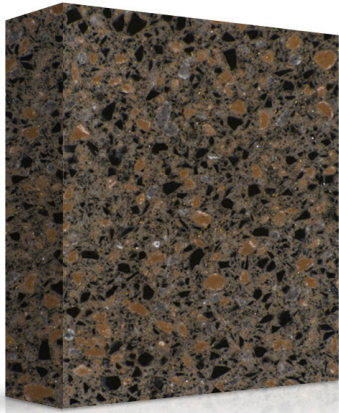

Series / BOULDER

821SAR Tiger Eye Gemstone

Dimension:

1/2" thick X 30" wide X 144" long
(12 mm X 760 mm X 3660 mm)

Weight:

60 kgs (132 lbs) approximately per standard
1/2" (12 mm) sheet

MEGANITE provides high performance acrylic solid surface used as countertops, backsplashes, window sills, sinks, shower walls, and transaction tops that work wonderfully for residential and commercial applications.