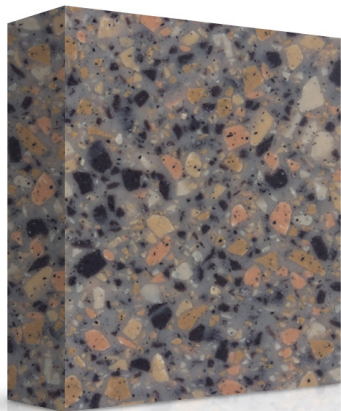

Series / BRECCIA

957A

Speckled Hen

Dimension:

1/2" thick X 30" wide X 144" long
(12 mm X 760 mm X 3660 mm)

Weight:

60 kgs (132 lbs) approximately per standard
1/2" (12 mm) sheet

MEGANITE provides high performance acrylic solid surface used as countertops, backsplashes, window sills, sinks, shower walls, and transaction tops that work wonderfully for residential and commercial applications.

www.meganite.com/tell-us-about-your-project

Note

Photos can look different from actual color samples.
Ordering a physical sample is recommended.