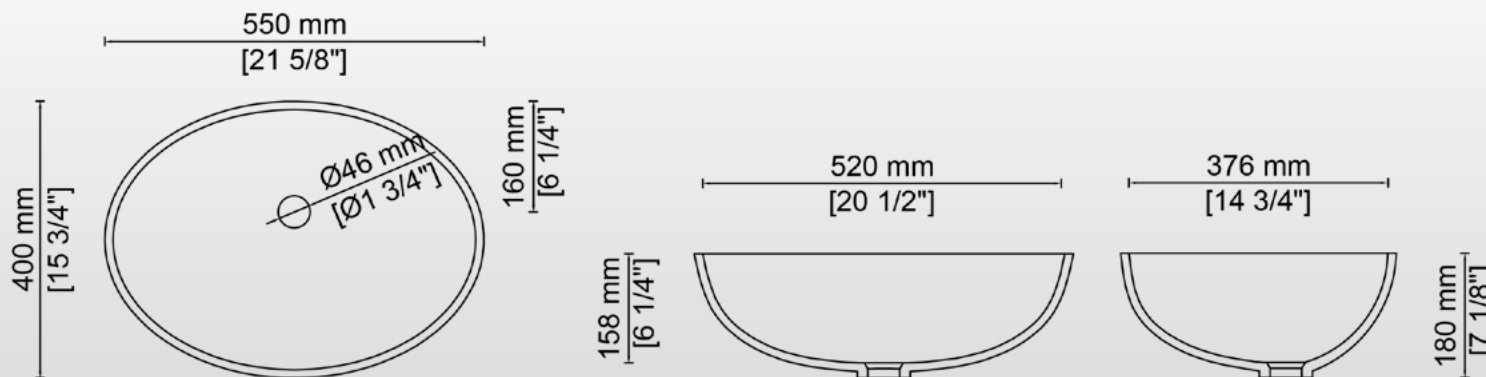

Series / SINGLE COLLECTION

BS-415

U

MEGANITE provides high performance acrylic solid surface used as countertops, backsplashes, window sills, sinks, shower walls, and transaction tops that work wonderfully for residential and commercial applications.

www.meganite.com/tell-us-about-your-project

Note

- Installers to complete tap hole.
- Photos can look different from actual color sample.
- Actual product measurement may vary ± 5 mm due to product enhancement.

Installation Type:

U undermount